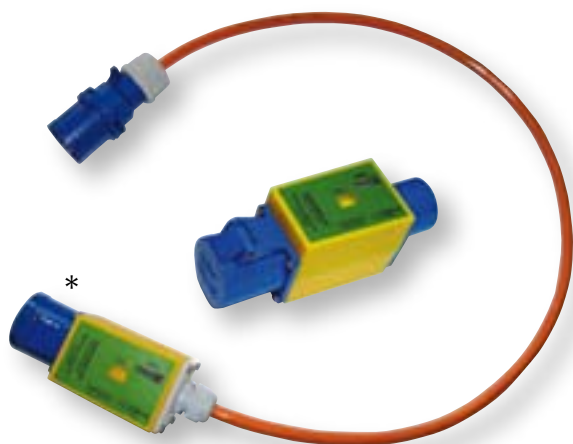

S.L. Energy meter

Get control of you electricity consumption
with a transportable CEE-KWh meter.

The best solution for measurement/payment of power at camping sites, pleasure boat harbours, marinas and building sites.

Specification

Small handy energy meter fitted in a CEE plug housing.
230 V 5/16 A 3 pole IP 65 cl.2 CE.
Approved 3200 Imp.
KWh. Counter: 00000.00 Certified.

The meter can also be supplied with a rubberized
3 x 2.5 mm cable, length as required up to 25 m.

* The meter is on the boat - the plug is on land.

Green CEE plug

The most reliable way to measure electricity consumption is to purchase an energy meter with green CEE plug. You are in this way 100% sure that all electricity consumption is measured by the meter. Also requires the installation of a CEE plug 3 pole. 16 amp. Cl. 10 green at the camping site and in pleasure boat harbours. Also available with an integrated wireless connection so you do not have to excavate for cables to remote read kwh.

Specification

Robust, impact resistant, transportable and watertight
energy meter 230 V 16 A. Fitted with CEE Plug and CEE
Extension cable
3 Pole 16A & 2m cable
CE-Approved IP 65